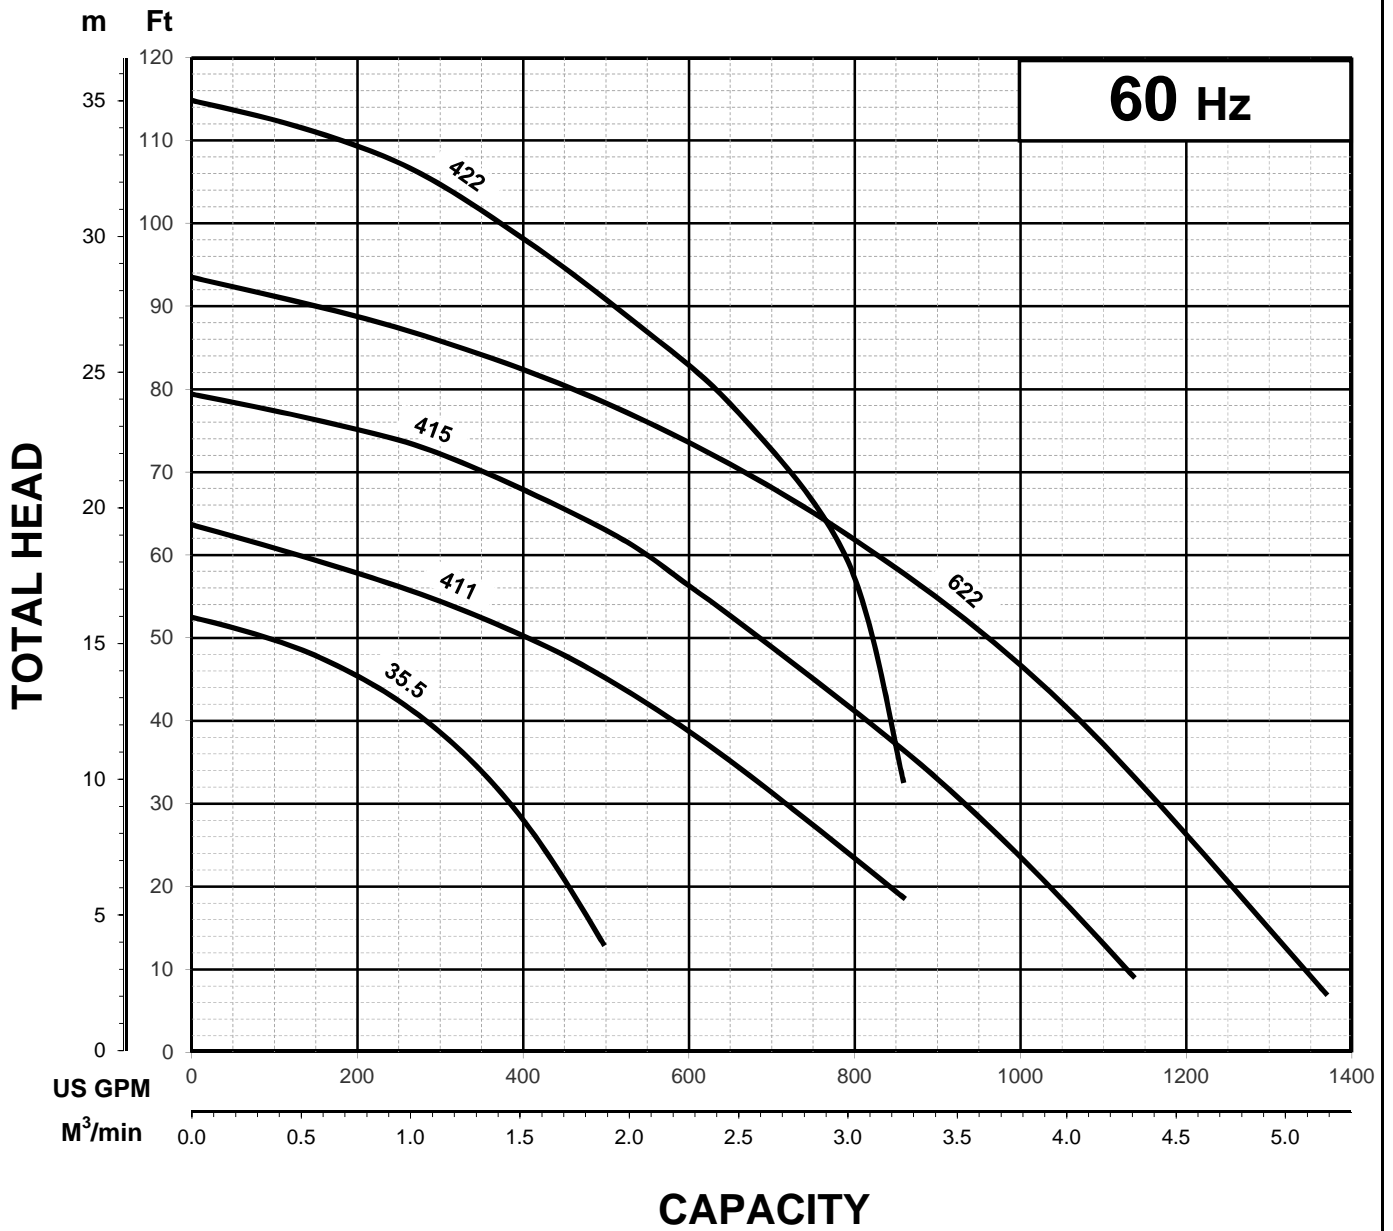

GPN - SEREIES

SUBMERSIBLE AGITATOR PUMPS

PERFORMANCE CURVE

GROUP PERFORMANCE RANGE

Note